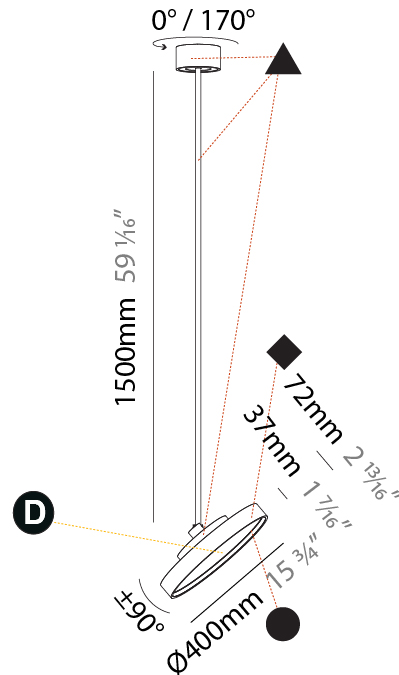

GENERAL

Series: Sign Diva Flex
Subseries: Sign Diva Flex
Partner: Prolicht
Division: Architectural
Installation: Suspension
Product Type: Pendant
Mounting Location: Ceiling
Light Distribution: Adjustable

PHYSICAL

Shape: Round
Diameter (mm): 400
Diameter (in): 15 3/4
Height (mm): 1620
Height (in): 63 3/4
Weight (kg): 2.007
Weight (lbs): 4.42
Diffuser: PMMA - Opal / Micro-Prism / Sparkling Secret / Vintage Industrial
Fixture Finish: SSR / BKV / CWI / CRY / HAB / UFT / ITA / RUA / FTG / MYG / LOD / PUS / FRO / FUP / KIA / POP / BLS / SPG / MEY / GOH / CHC / COM / ABZ / JAG / OBR / MOS / ROR
Fixture Material: PMMA / Extruded Aluminum / Steel

ELECTRICAL

Lamp Type: LED (Zhaga Standard)
Input Wattage (W): 19.8
Total Output Wattage (W): 18
Dimming: Tri-Mode (Non-Dimming and Phase Dimming (120Vac only) and 0-10V Dimming)
Driver Included: Yes
Driver Location: Integrated
Driver Type: Constant Current - Universal
Driver Class: Class 2
Input Voltage (V): 120 - 277
Constant Current (MA): 500

LED

Color Temperature (°K): 2700 / 3000 / 3500 / 4000
Max. Delivered Lumen (lm): 1807 / 1943 / 1951 / 1991
Nominal Lumen (lm): 2250 / 2420 / 2430 / 2480
CRI: >90 CRI
Lamp Life (hrs): 50000

OPTICAL

Adjustability: Rotational 170°; Tilt 90°

RATINGS AND CERTIFICATIONS

Certified By: Certified for North American Standards
IP rating: IP20