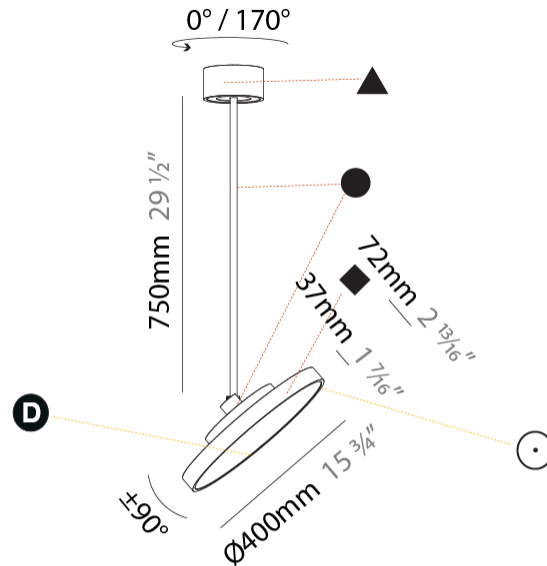

GENERAL

Series: Sign Diva Flex
Subseries: Sign Diva Flex
Partner: Prolicht
Division: Architectural
Installation: Suspension
Product Type: Pendant
Mounting Location: Ceiling
Light Distribution: Adjustable

PHYSICAL

Shape: Round
Diameter (mm): 400
Diameter (in): 15 3/4
Height (mm): 870
Height (in): 34 1/4
Weight (kg): 2.007
Weight (lbs): 4.42
Diffuser: PMMA - Opal / Micro-Prism / Sparkling Secret / Vintage Industrial
Fixture Finish: SSR / BKV / CWI / CRY / HAB / UFT / ITA / RUA / FTG / MYG / LOD / PUS / FRO / FUP / KIA / POP / BLS / SPG / MEY / GOH / CHC / COM / ABZ / JAG / OBR / MOS / ROR
Fixture Material: PMMA / Extruded Aluminum / Steel

ELECTRICAL

Lamp Type: LED (Zhaga Standard)
Input Wattage (W): 19.8
Total Output Wattage (W): 18
Dimming: Tri-Mode (Non-Dimming and Phase Dimming (120Vac only) and 0-10V Dimming)
Driver Included: Yes
Driver Location: Integrated
Driver Type: Constant Current - Universal
Driver Class: Class 2
Input Voltage (V): 120 - 277
Constant Current (MA): 500

LED

Color Temperature (°K): 2700 / 3000 / 3500 / 4000
Max. Delivered Lumen (lm): 1807 / 1943 / 1951 / 1991
Nominal Lumen (lm): 2250 / 2420 / 2430 / 2480
CRI: >90 CRI
Lamp Life (hrs): 50000

OPTICAL

Adjustability: Rotational 170°; Tilt 90°

RATINGS AND CERTIFICATIONS

Certified By: Certified for North American Standards
IP rating: IP20